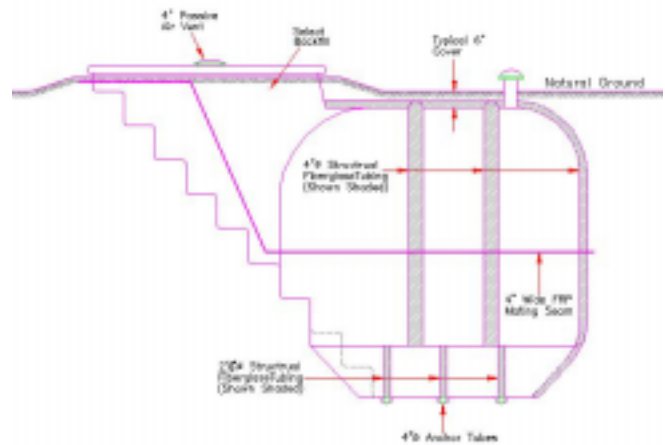

“The Refuge”™

Fiberglass Underground Tornado Shelter

The Fiberglass Creations design team completed extensive research to determine the best design for safety, security and spaciousness. Safety and comfort are priorities with “The Refuge” fiberglass shelter.

Molded in shelf space holds emergency supplies such as water bottles, batteries, flashlights, blankets, first aid kits, battery operated radio and cellular phone.

- Durable fiberglass construction
- Molded seating and shelf space
- All weather carpet for comfort
- Mildew and mold resistant
- Waterproof and sound insulated
- Easy access door with handrail
- Piston door closure to ease entry
- Tested at Texas Tech University
- Eight and twelve person sizes
- 10 year limited warranty